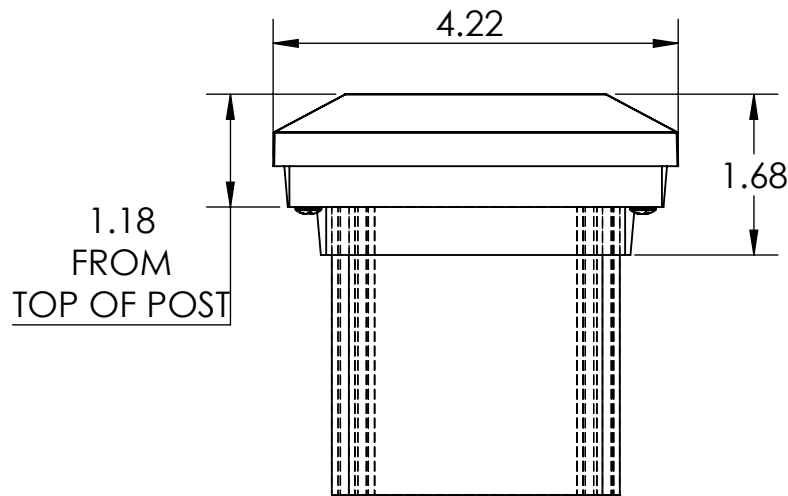

**LOW VOLTAGE WIRED
3" INDIRECT
POST CAP LIGHT**

**LOW VOLTAGE WIRED
3" PERIMETER
POST CAP LIGHT**

DIMENSIONS ARE IN INCHES
TOLERANCES:
SURFACE FINISH: 125 RMS
ANGULAR: LINEAR: .X
.5 DEG .02
.XX
.XXX .005