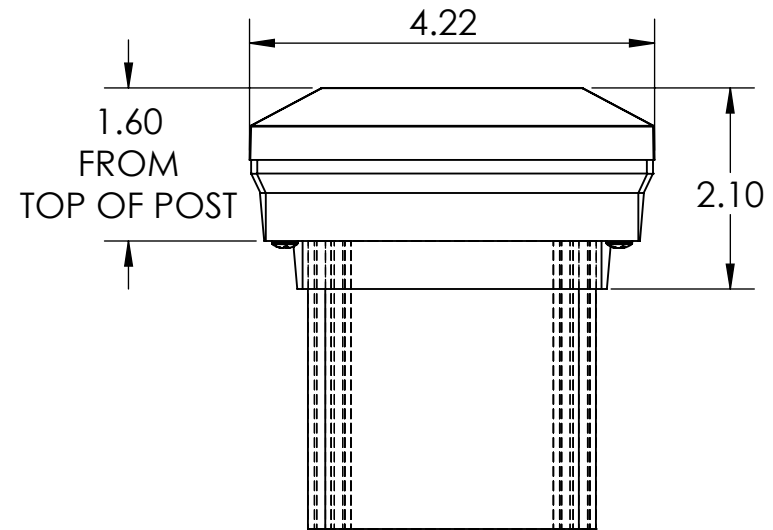

**LOW VOLTAGE WIRED
3" INDIRECT
POST CAP LIGHT**

**LOW VOLTAGE WIRED
3" PERIMETER
POST CAP LIGHT**

DIMENSIONS ARE IN INCHES
TOLERANCES:
SURFACE FINISH: 125 RMS
ANGULAR: LINEAR: .X
.5 DEG .02
.XX
.XXX .005